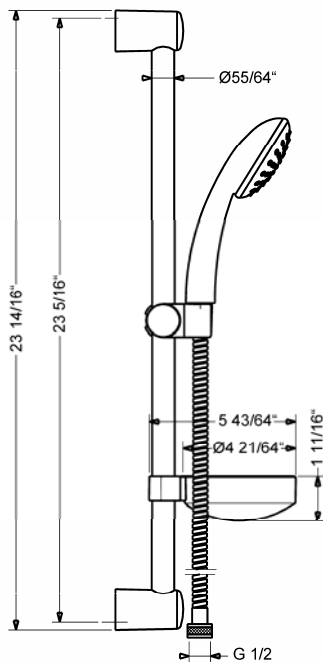

HANSA Sliding Wall Bar Kit 4478 0130 0017

Product Specification

Sliding wall bar kit
HANSABASICJET wall bar 24"
HANSABASICJET 3 hand shower
HANSAJET shower hose, 63
With soap dish

Finishes Offered:
Chrome